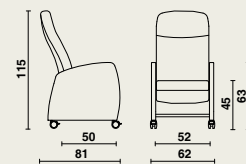

## Seat

- Removable seat in melaminated MDF, thickness: 12 mm.
- The rounded seat in front stimulates a fluent blood circulation.
- Comfortable seat height of 45 cm.
- Upholstered with fire-retardant foam. Two different density zones guarantee optimal seating comfort.
- The upholstery is finished with imitation leather and decorative stitching.

## Backrest

- The backrest consists of an ergonomic pre-shaped plywood shell, thickness 12 mm.
- Upholstered with fire-retardant foam. This foam has 3 different density zones to guarantee optimal seating comfort.
- The upholstery is finished with imitation leather and decorative stitching.
- Equipped with an adjustable and removable head/neck cushion.

## Dimension

**09887** | Domus Easy Chair Flex:

- L 62 x D 81 x H 115 cm
- Seat height: 45 cm
- Seat depth: 50 cm
- Seat width: 52 cm
- Height armrests: 63 cm