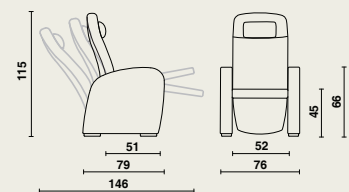

Legrest

- Plywood, thickness: 10 mm.
- Upholstered with fire-retardant foam and finished with imitation leather.

Adjustable positions

- 3 positions: seating position, relax position and relax position.
- The relax mechanism first raises the legs, after which it is possible to further incline the entire chair.
- Easy to adjust by pushing yourself off.
- Adjustable without lever manipulation.
- Optimal seating comfort in each position, thanks to the constant angle between the backrest and seat during the inclination.
- Optimal leg support, thanks to the telescopic legrest.
- In the seating position, the legrest is turned inward to make it easier to get up.

Colours

We would like to refer to our extensive colour gamut.
Sample card + samples available on request.

Dimension

07597 | Domus Classic Soft:

- W 76 x D 79 x H 115 cm
- Seat height: 45 cm
- Seat depth: 51 cm
- Seat width: 52 cm
- Height armrests: 66 cm