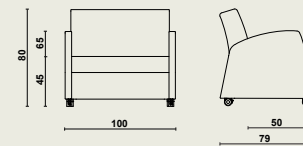

Domus sofa bed medium

12695 The Domus sofa bed is very compact and space-saving. The userfriendliness makes this seat even more attractive.

Frame

- Frame made of various materials (solid wood, chipboard).
- 4 design castors Ø 65 mm with brake.
- The frame is completely covered with fire-retardant foam and upholstered.
- Removable seat cushion.
- Fixed backrest cushion, you only need to remove the seat cushion when unfolding the bed mechanism.
- Comfortable seat height of 45 cm.

Mattress platform

- Metal bed mechanism attached to the seat frame.
- Mattress platform equipped with rounded wooden slats to reinforce the seating part.
- Fire-retardant mattress included.
- Removable fire-retardant mattress cover with polyurethane coating.
- Folding and unfolding the bed is quick and easy in 3 movements.
- The mattress platform height (mattress included) is 46 cm.
- When the bed is folded out, the seat becomes the headrest, whereas the mattress platform and foot end rest on two fold-out brackets.

Dimensions

Domus sofa bed medium:

- W 100 x D 79 x H 45/65/80 cm.
- Total length when folded out: 234 cm.
- Seat depth: 50 cm.
- Mattress dimensions: 198 x 80 cm, thickness: 60 mm.
- Safe working load: 135 kg.