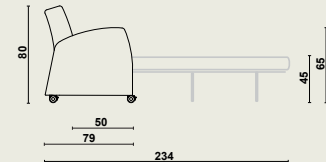

Folded out version

Materials and finishing

- Wood: solid beech, plywood, chipboard and MDF.
- Metal: epoxy coating RAL 9006 light grey.
- Fire-retardant foam.
- Upholstery: see collection.
- Mattress: Cold foam CMHR (35 kg/m³).
- Mattress cover: Polyurethane coating.
- The mattress and the mattress cover are certified in accordance with fire standard CRIB 5.
- Resistant to the common cleaning products and disinfectants.

For further information about used **materials**, **constructions** and **maintenance**: consult our material files.

Options

- 4 square legs (30 x 30 mm) in metal.
- Armrests in synthetic material.

Colours

We would like to refer to our extensive colour gamut.
Sample card + samples available on request.